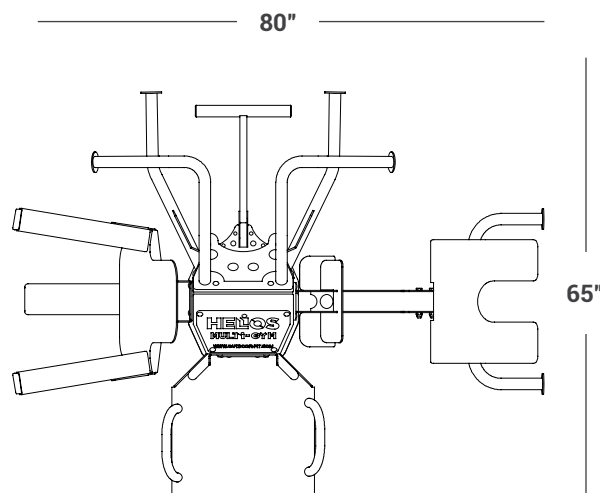

CAD DRAWING