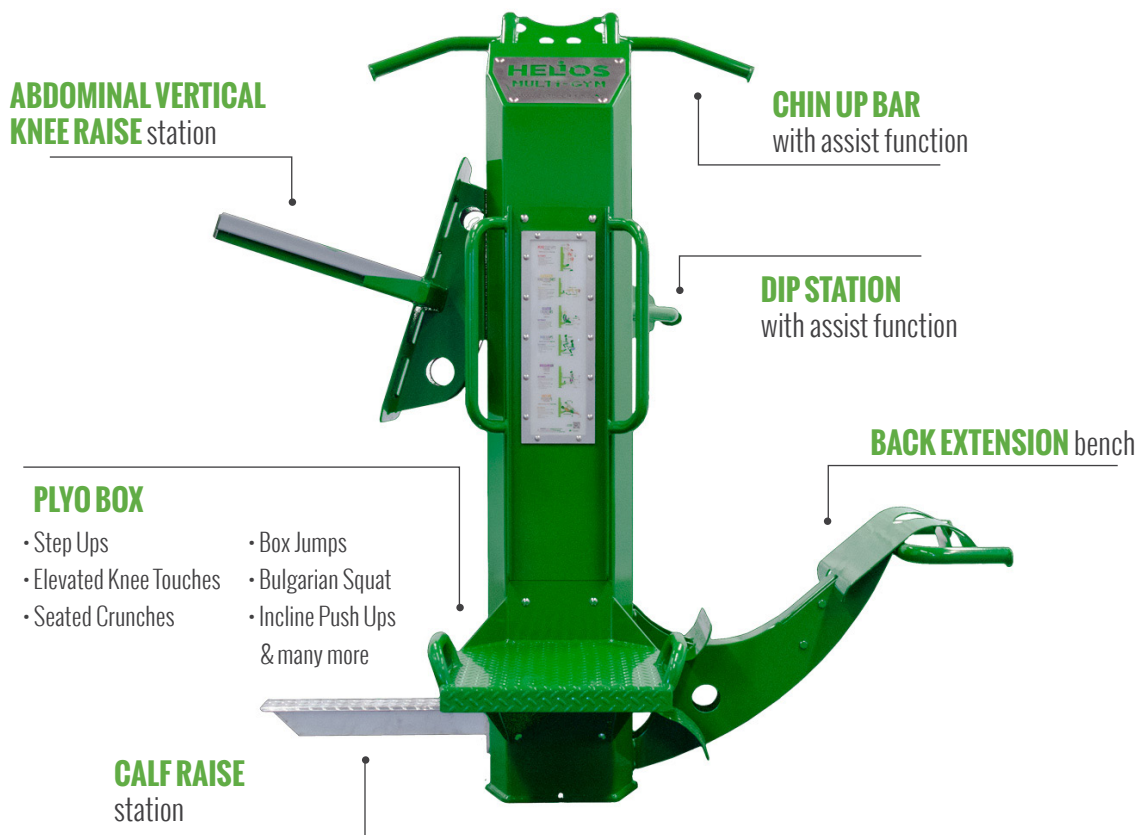

Compact, cost effective and completely safe, the HELIOS is designed for any fitness level or ability.

 **TAMPERPROOF.**  **WEATHERPROOF.**  **SAFE.**

PROVEN TOUGH

The HELIOS has been proven tough in locations across North America and around the world. Installed in parks & playgrounds, correctional facilities, military bases, corporate campuses, and even on board military ships, the HELIOS has earned its reputation for strength, durability, and real exercise.

11+ DIFFERENT EXERCISES

The HELIOS is designed with over 11 different exercises, offering a full body workout.

With adjustability where needed and our unique chin/dip assist mechanism, the HELIOS multigym is suitable for users of all fitness levels.

TECHNICAL SPECIFICATIONS

Width: 80" / 204 cm

Height: 85" / 216 cm

Length: 65" / 166 cm

Weight: 620 lbs / 282 kg

Anchoring Requirements: 4 x concrete anchors with rated "pull out" or "tension" strength of 3400lbs or greater. Anchors must be secured into structural concrete.

Frame & Finish: Constructed of 3/16" and 1/4" heavy duty steel that is zinc primed and polyester powder coated with UV stabilized color pigment. All fasteners are tamperproof stainless steel carriage bolts with the locking nuts on the inside of the padlocked center column.