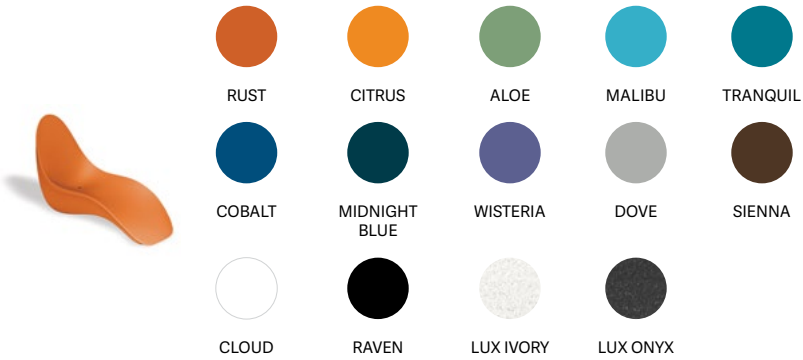

BIKINI® LOUNGER